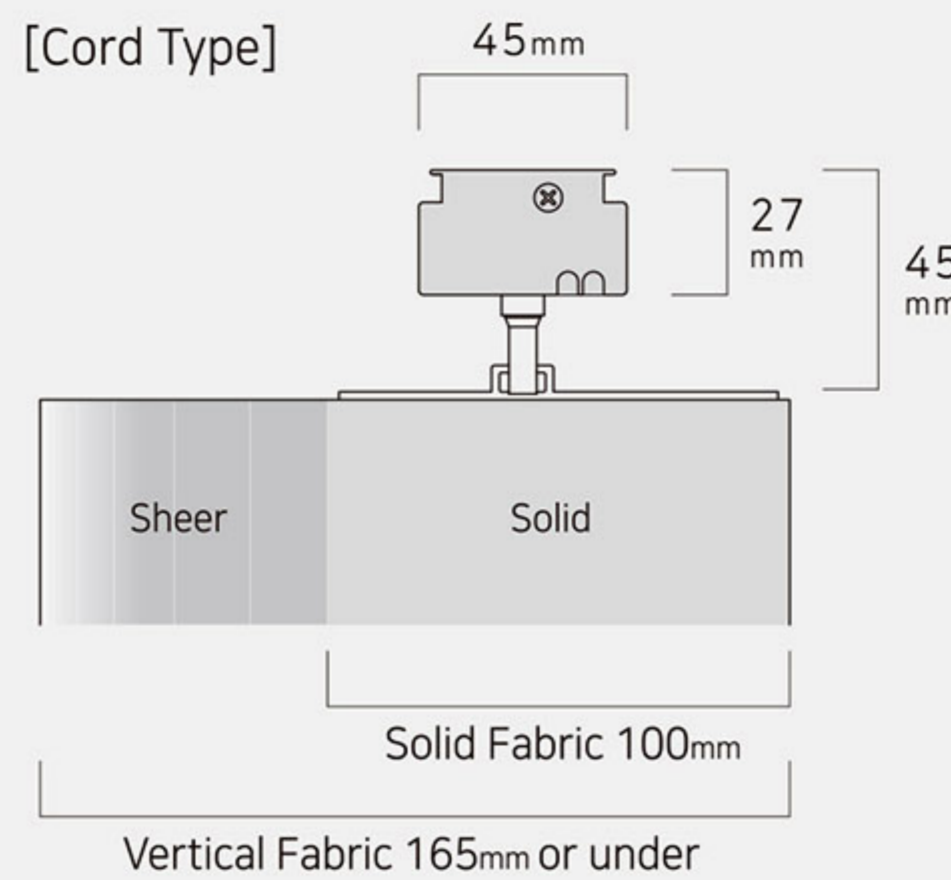

Silver Grey (Hairline)

Cord Type 코드 타입

이동(코드)

회전(볼체인)

Cord Type Rail Color

White

[Wand Type & Height Adjustment Bracket]

[Cord Type]