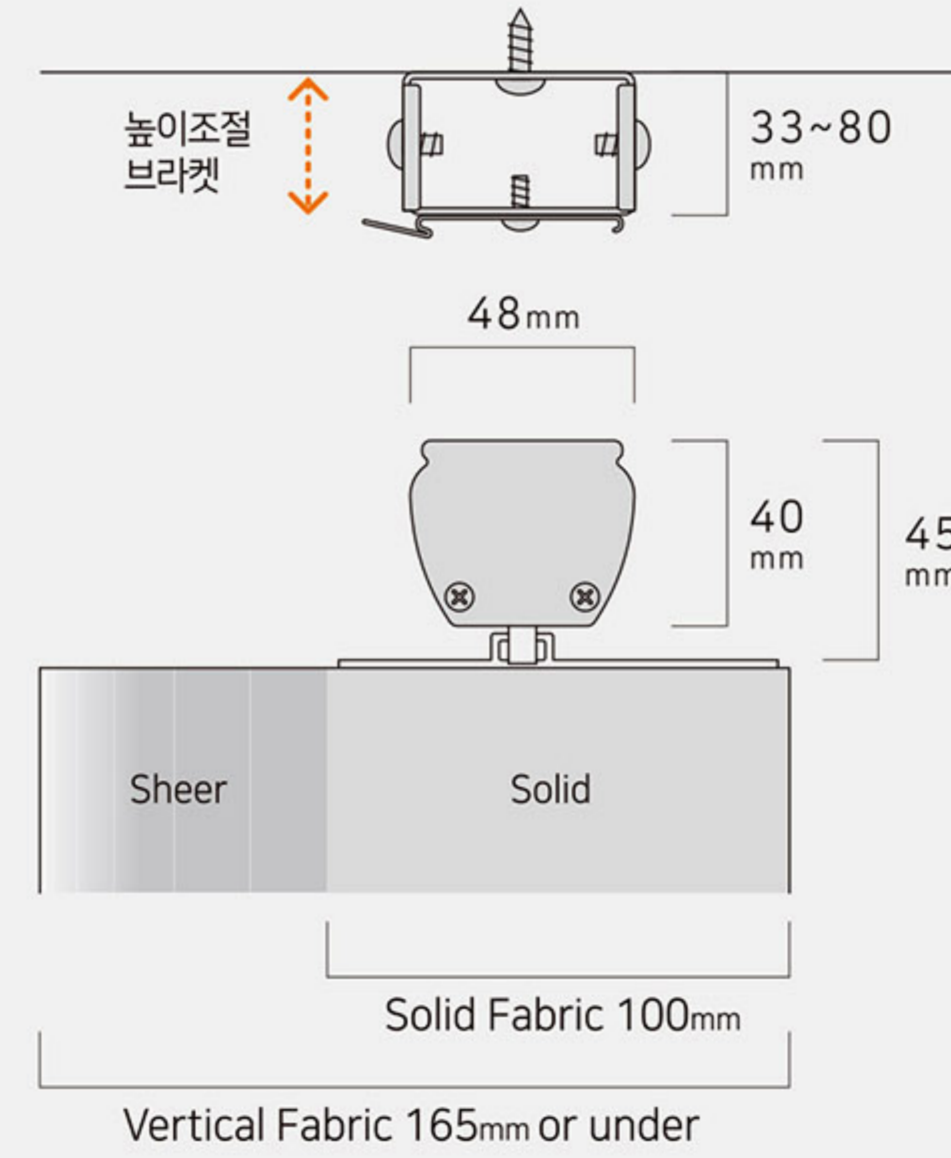

Silver Grey (Hairline)

Cord Type 코드 타입

이동(코드)

회전(볼체인)

Cord Type Rail Color

White

[Wand Type & Height Adjustment Bracket]

[Cord Type]