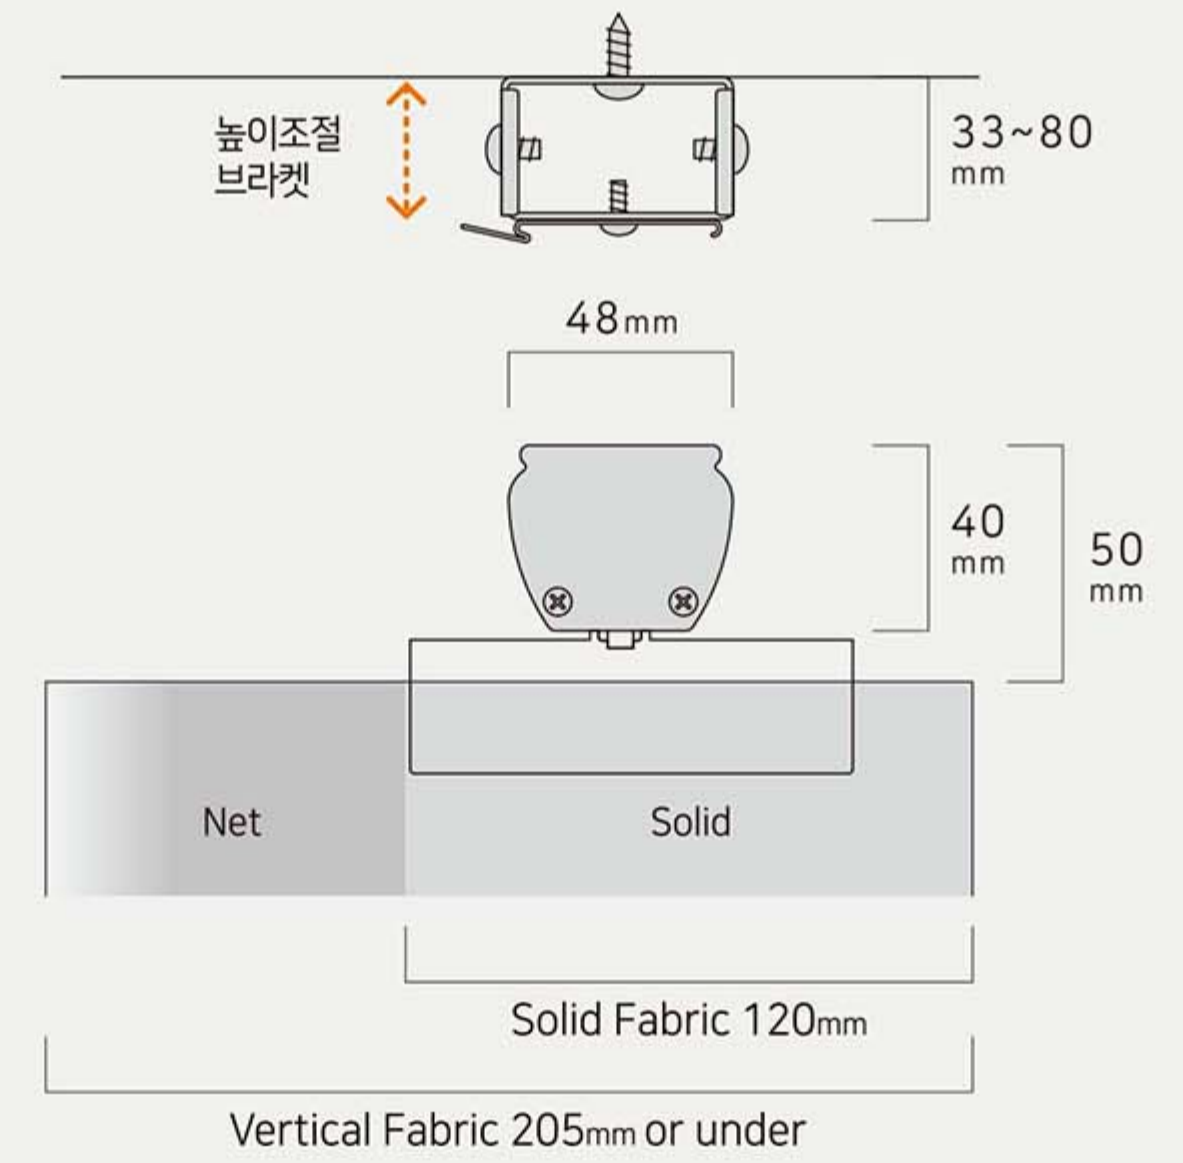

Silver Grey (Hairline)

Cord Type 코드 타입

이동(코드)

회전(볼체인)

Cord Type Rail Color

White

[Wand Type & Height Adjustment Bracket]

[Cord Type]