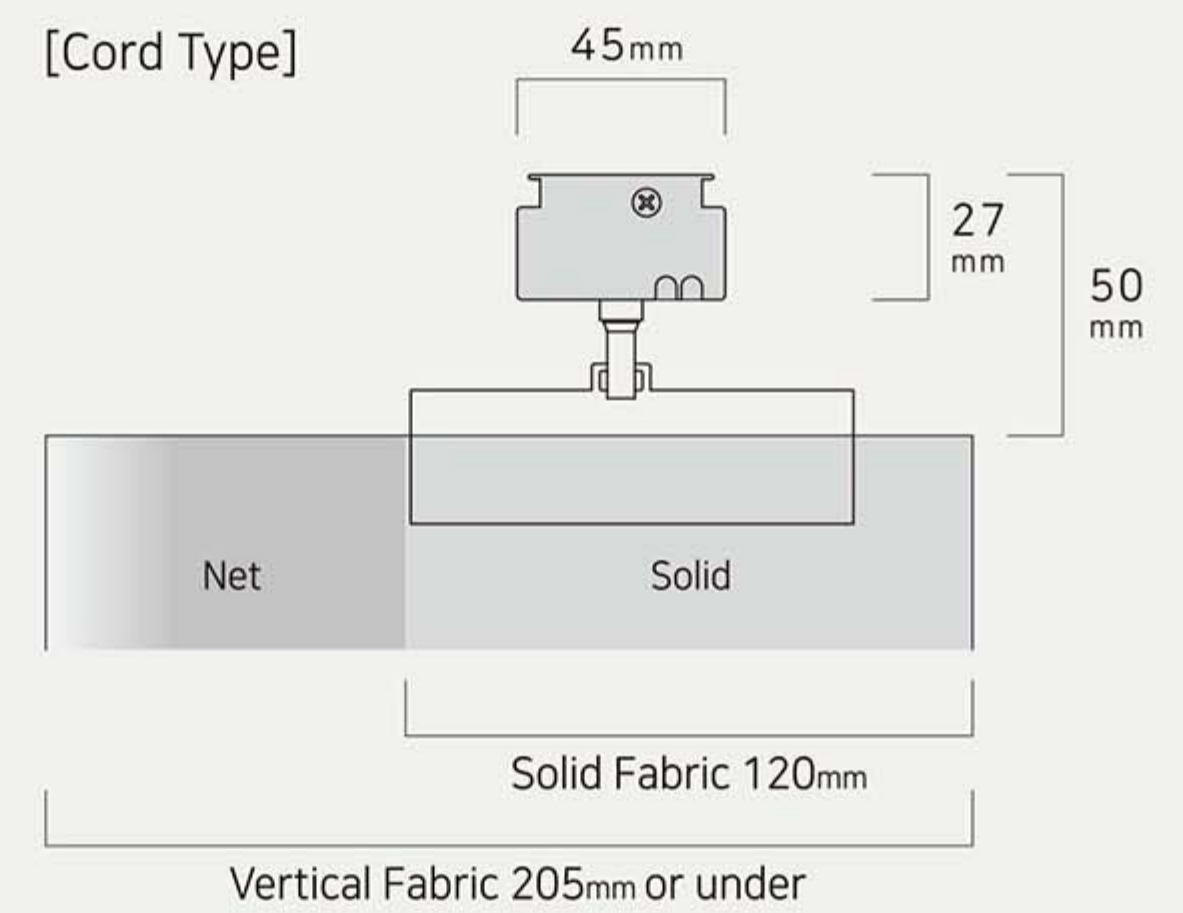

Silver Grey (Hairline)

Cord Type 코드 타입

이동(코드)

회전(볼체인)

Cord Type Rail Color

White

[Wand Type & Height Adjustment Bracket]

[Cord Type]