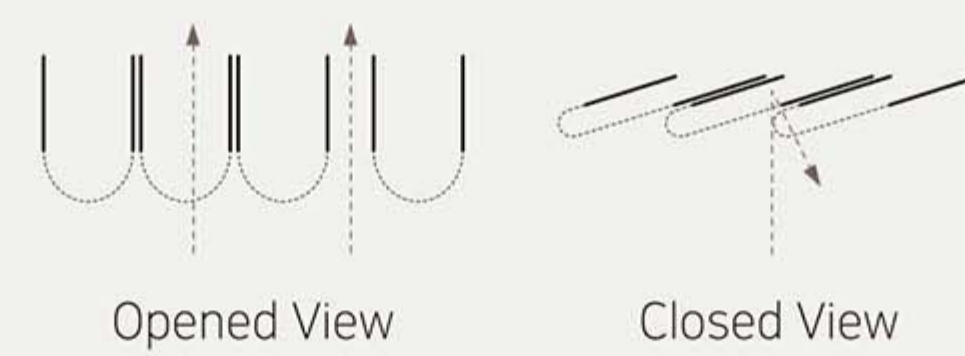

[Vane Open & Close]

* 인쇄 품질에 따라 실물과 색상 차이가 날 수 있습니다.