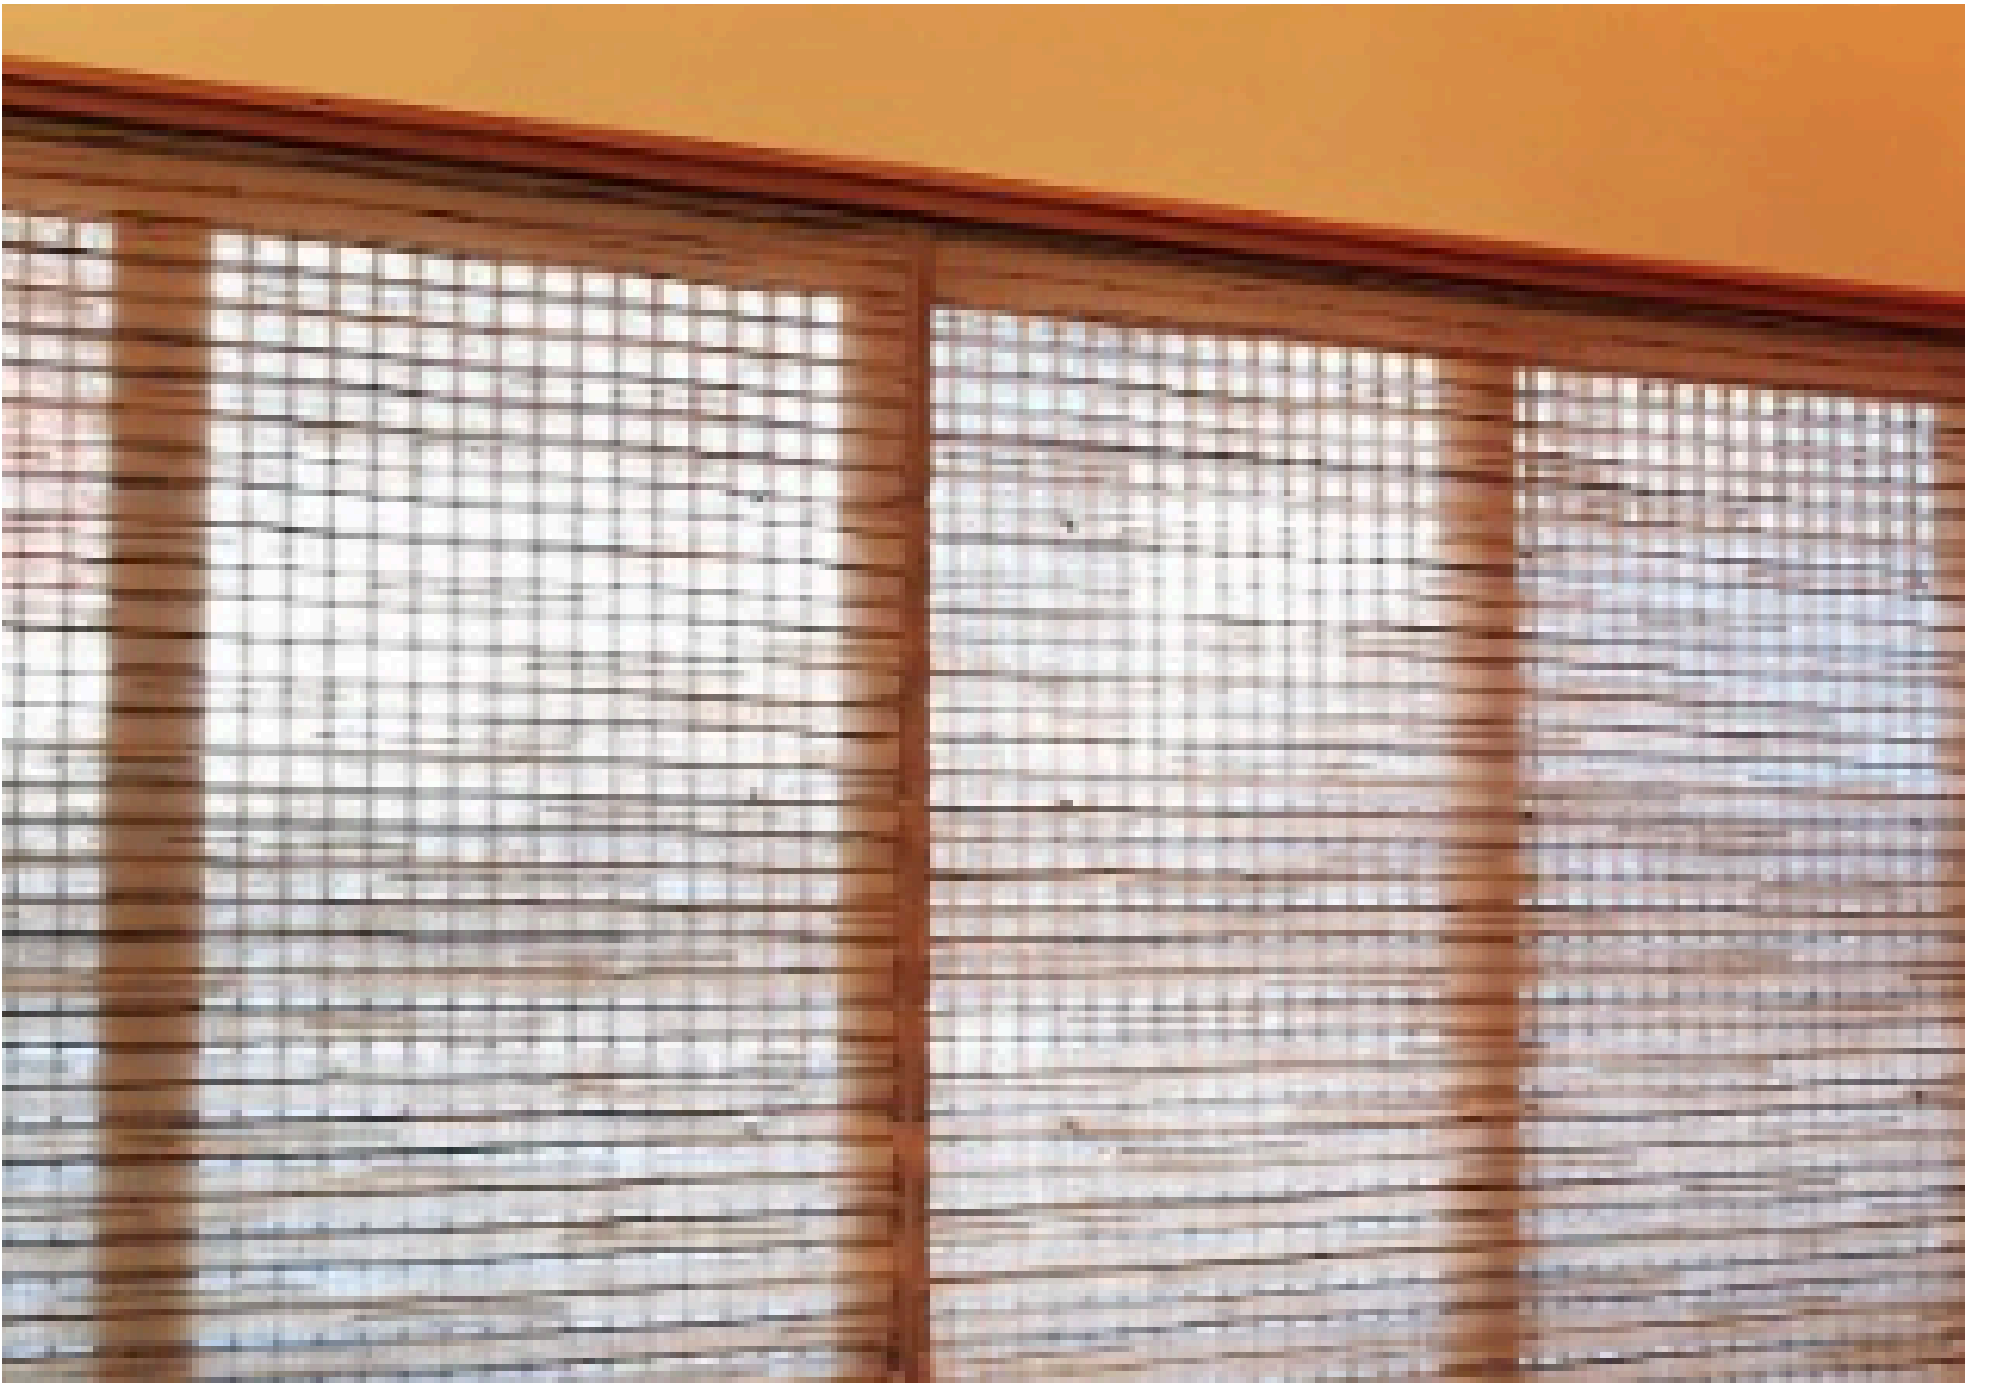

aesthetic home decor

Transform Ordinary to Extraordinary
Discover Interior Elegance Today