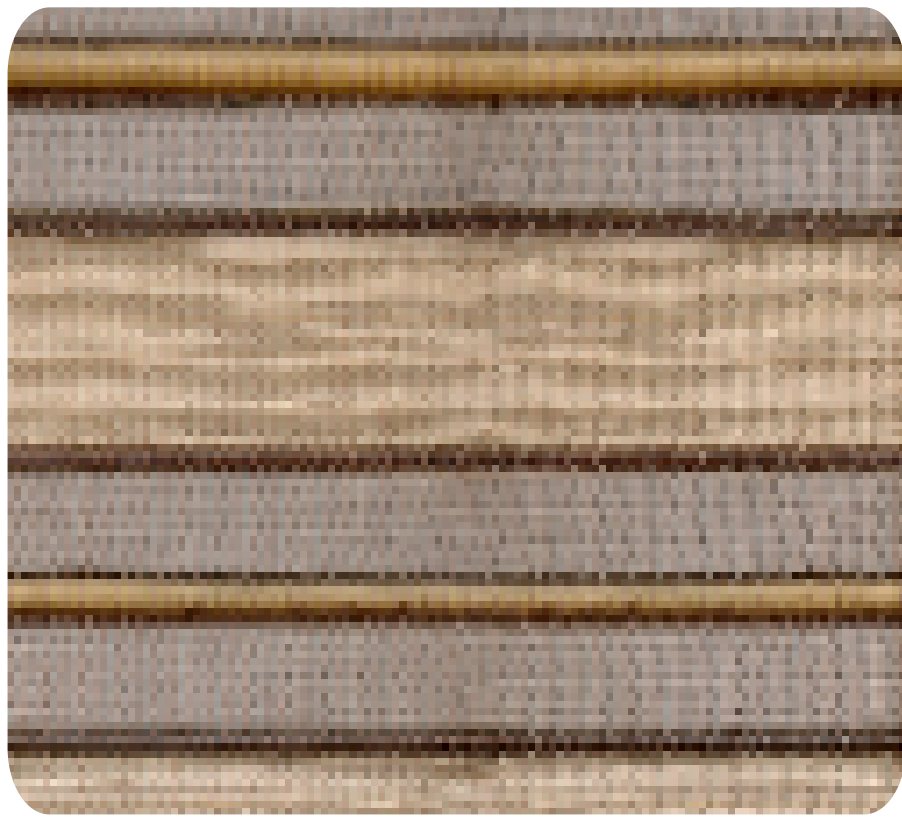

NS 7003

COLOR
& *pattern*

...