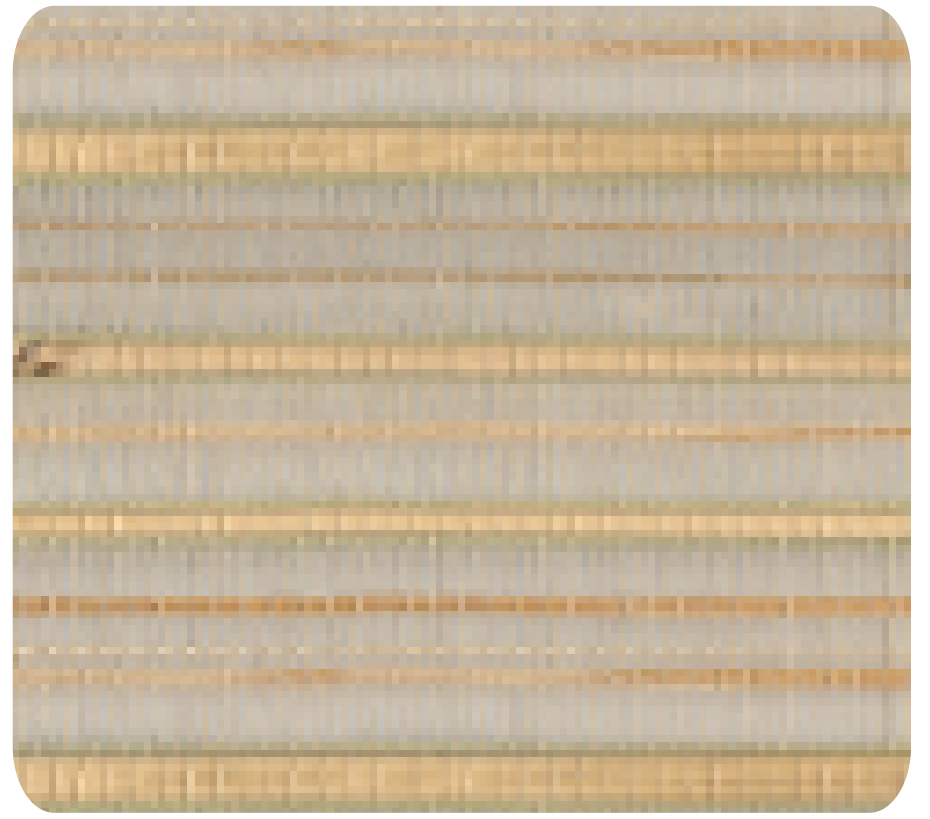

NS 7002

COLOR
& *pattern*

...