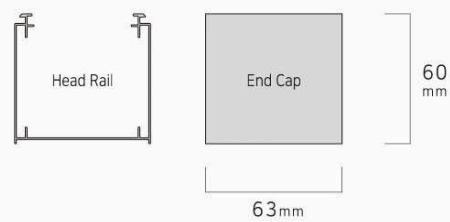

Mono Pull
Cord Is Easy
To Operate,
Neat & Safe

Slats Are
Compact & Light
Weight

Options With
String Or Cloth
Ladder Tapes

Slats Round
Edges Are Child
& Pet Safe

WOOD BLINDS | 우드 블라인드

Min. SQM : 1.5m² / Min. Height : 150cm

50mm Wood Blinds
50mm 우드 블라인드 **W**

50mm New Type Wood Blinds
50mm 신형 우드 블라인드 **N**

50mm Wood Touch Blinds
50mm 우드 터치 블라인드 (Cordless) **T**

[50mm Wood Blinds Head Rail **W**]

[50mm New Type Wood Blinds Head Rail **N**]