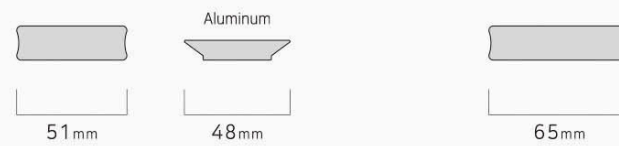

25mm Ribbon (63mm Wood Slat)

25mm

[63mm Wood Blinds Head Rail]

Rail Color

White

(인쇄 품질에 따라 실물과 색상 차이가 날 수 있습니다)

[Wood Blind Bottom Bar]

25MM PLAIN PAULOWNIA

35MM PLAIN PAULOWNIA

50MM PLAIN PAULOWNIA

50MM ECO PAULOWNIA

50MM ANTIQUE PAULOWNIA

50MM BAMBOO WOOD

50MM BASS WOOD

50MM MARUPA WOOD

63MM MARUPA WOOD